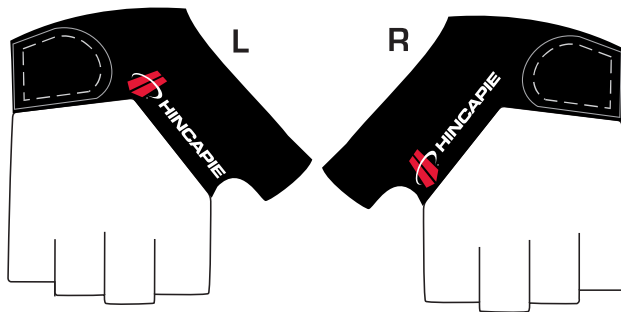

Team Name:

Artist:

ACCESSORIES

Pantones: PMS ___ PMS ___ PMS ___ PMS ___ PMS ___ PMS ___ PMS ___ PMS ___

Race Gloves

Veloz Gloves

Shoe Covers (Lycra and Roubaix)